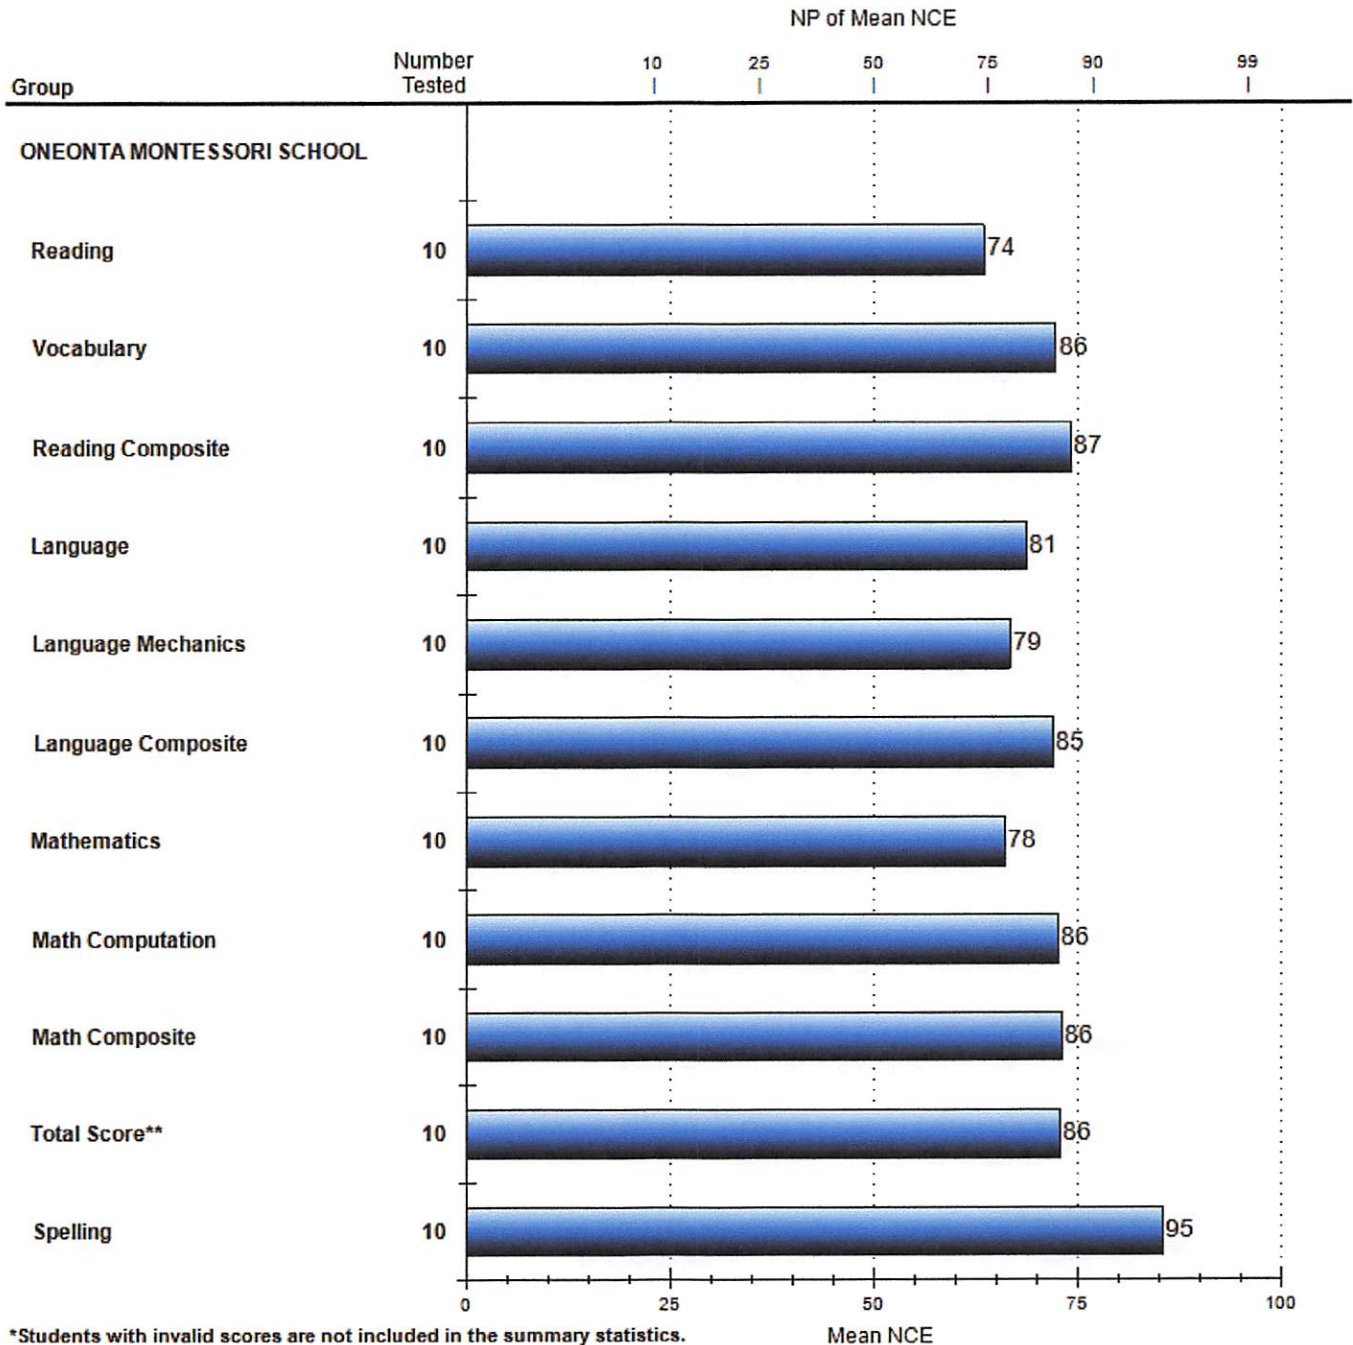

# CTB Online Reporting System

Print Date: 8/3/2017

TerraNova 3 with InView - Complete Battery

Summary Chart: Subtests

NP of Mean NCE

Grade: 4, Test Date: 05/02/17, QM: 31, Norms Year: 2011, Scoring Type: Pattern (IRT)

\*Students with invalid scores are not included in the summary statistics.