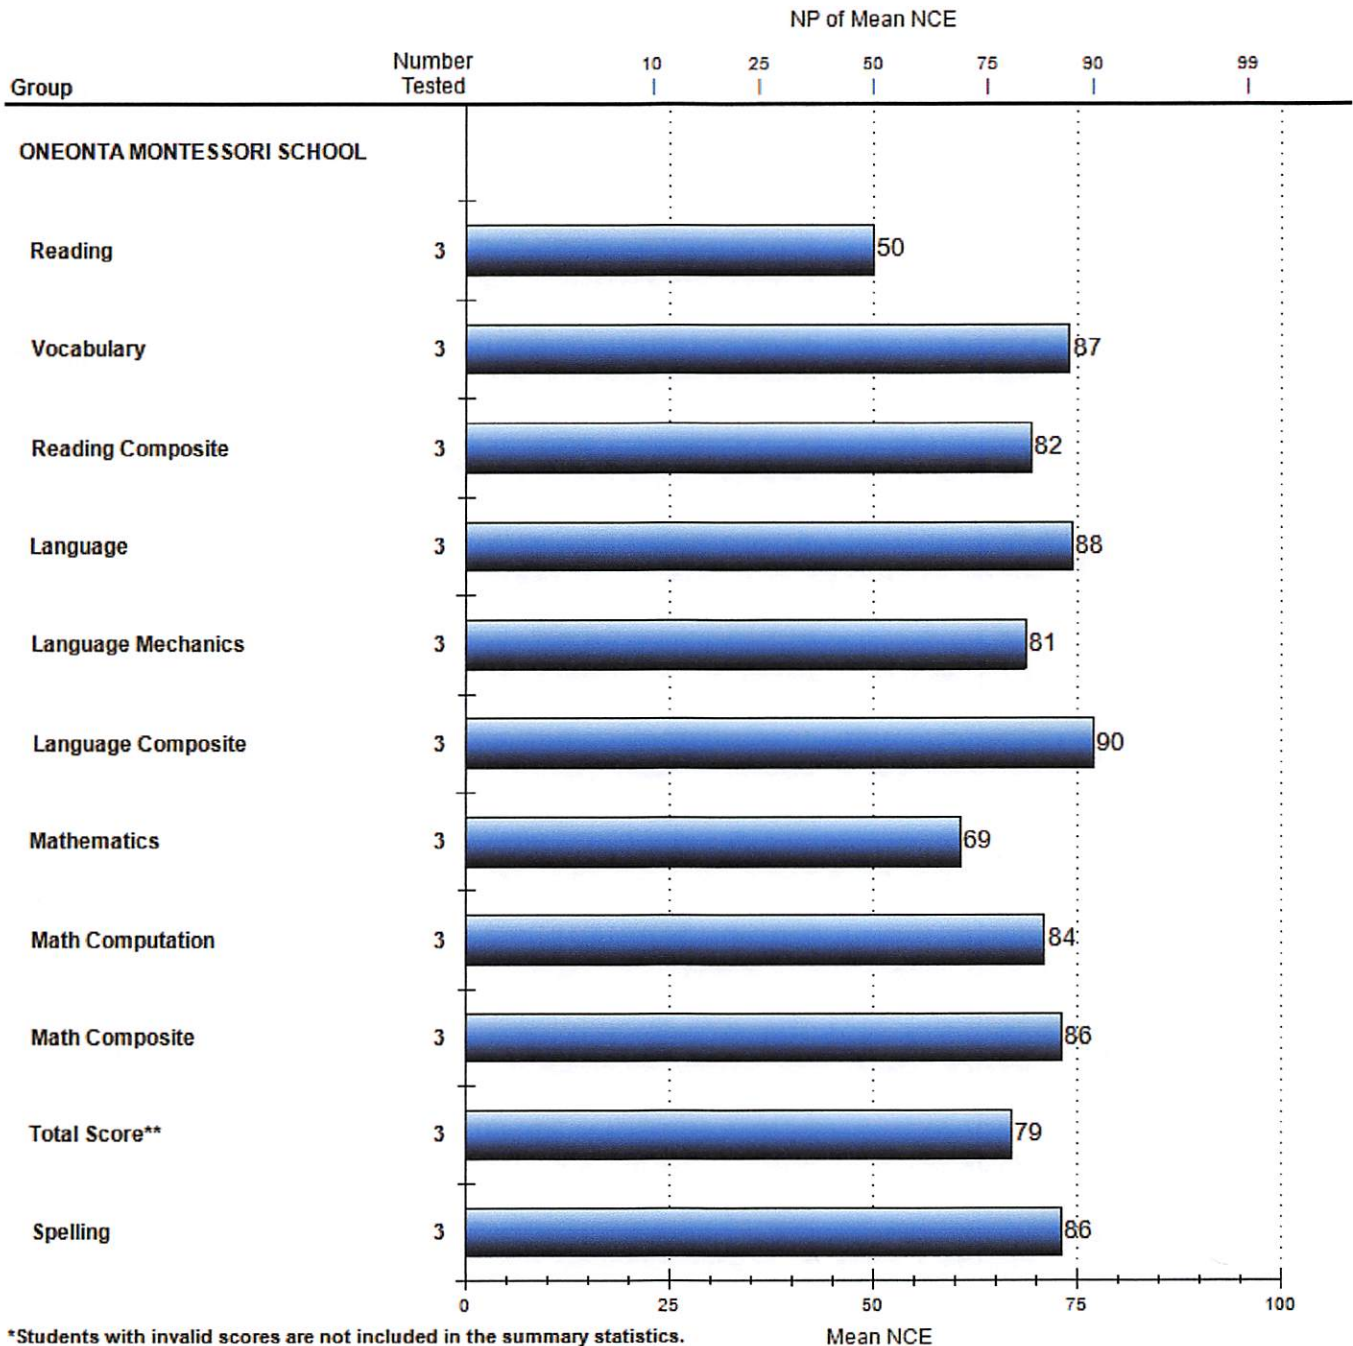

CTB Online Reporting System

Print Date: 8/3/2017

TerraNova 3 with InView - Complete Battery

Summary Chart: Subtests

NP of Mean NCE

Grade: 5, Test Date: 05/02/17, QM: 31, Norms Year: 2011, Scoring Type: Pattern (IRT)

*Students with invalid scores are not included in the summary statistics.