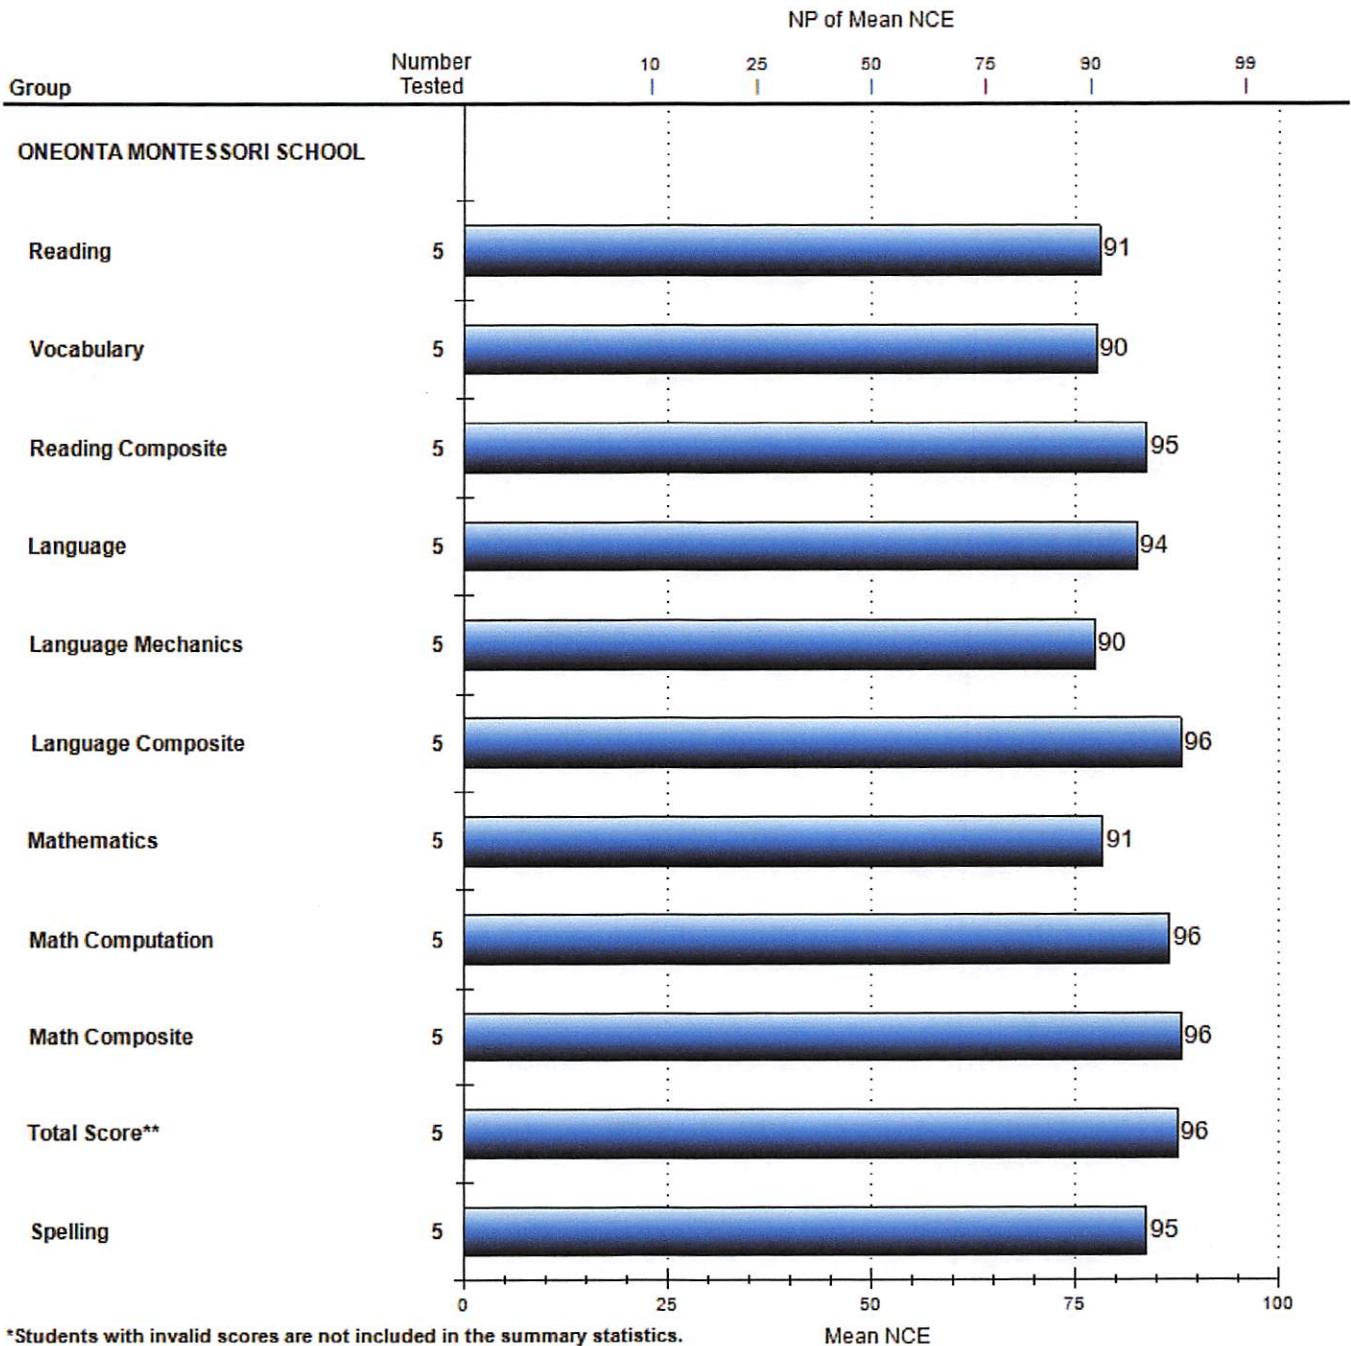

# CTB Online Reporting System

Print Date: 8/3/2017

TerraNova 3 with InView - Complete Battery

Summary Chart: Subtests

NP of Mean NCE

Grade: 6, Test Date: 05/02/17, QM: 31, Norms Year: 2011, Scoring Type: Pattern (IRT)

\*Students with invalid scores are not included in the summary statistics.